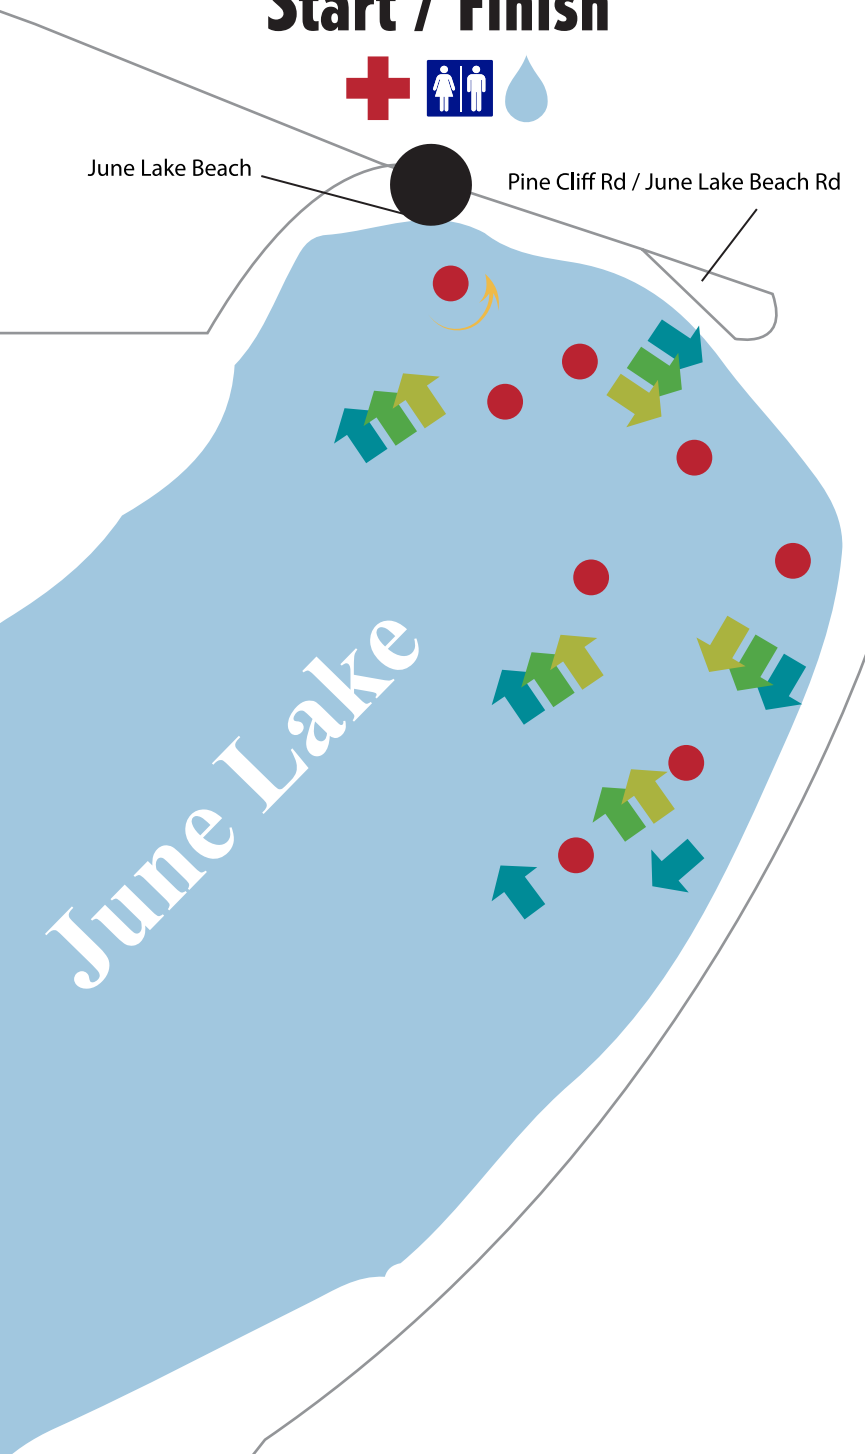

June Lake, CA Swim Course

50 meters/750 meters/1,500 meters/1.2 miles

Course Key

Alpha Open =		Trail =	
Alpha Sprint =		Aid Station =	
Alpha Olympic =		Medical =	
Alpha 70.3 =		Porta-Potty =	
		Mile Marker =	

Start / Finish

June Lake Beach

Pine Cliff Rd / June Lake Beach Rd

ALPHA KIDS: Saturday, July 10, 2021

- Swim: 50 meters (one loop)
- 1) - In water start
- 2) - Swim one loop in counterclockwise direction
- 3) - Exit water to T1

ALPHA SPRINT: Saturday, July 10, 2021

- Swim: 750 meters (one loop)
- 1) - In water start
- 2) - Swim one loop in counterclockwise direction
- 3) - Exit water to T1

ALPHA OLYMPIC: Saturday, July 10, 2021

- Swim: 1,500 meters (two loops)
- 1) - In water start
- 2) - Swim two loops in counterclockwise direction
- 3) - Exit water to T1

ALPHA 70.3: Saturday, July 10, 2021

- Swim: 1.2 miles (two loops)
- 1) - In water start
- 2) - Swim two loops in counterclockwise direction
- 3) - Exit water to T1