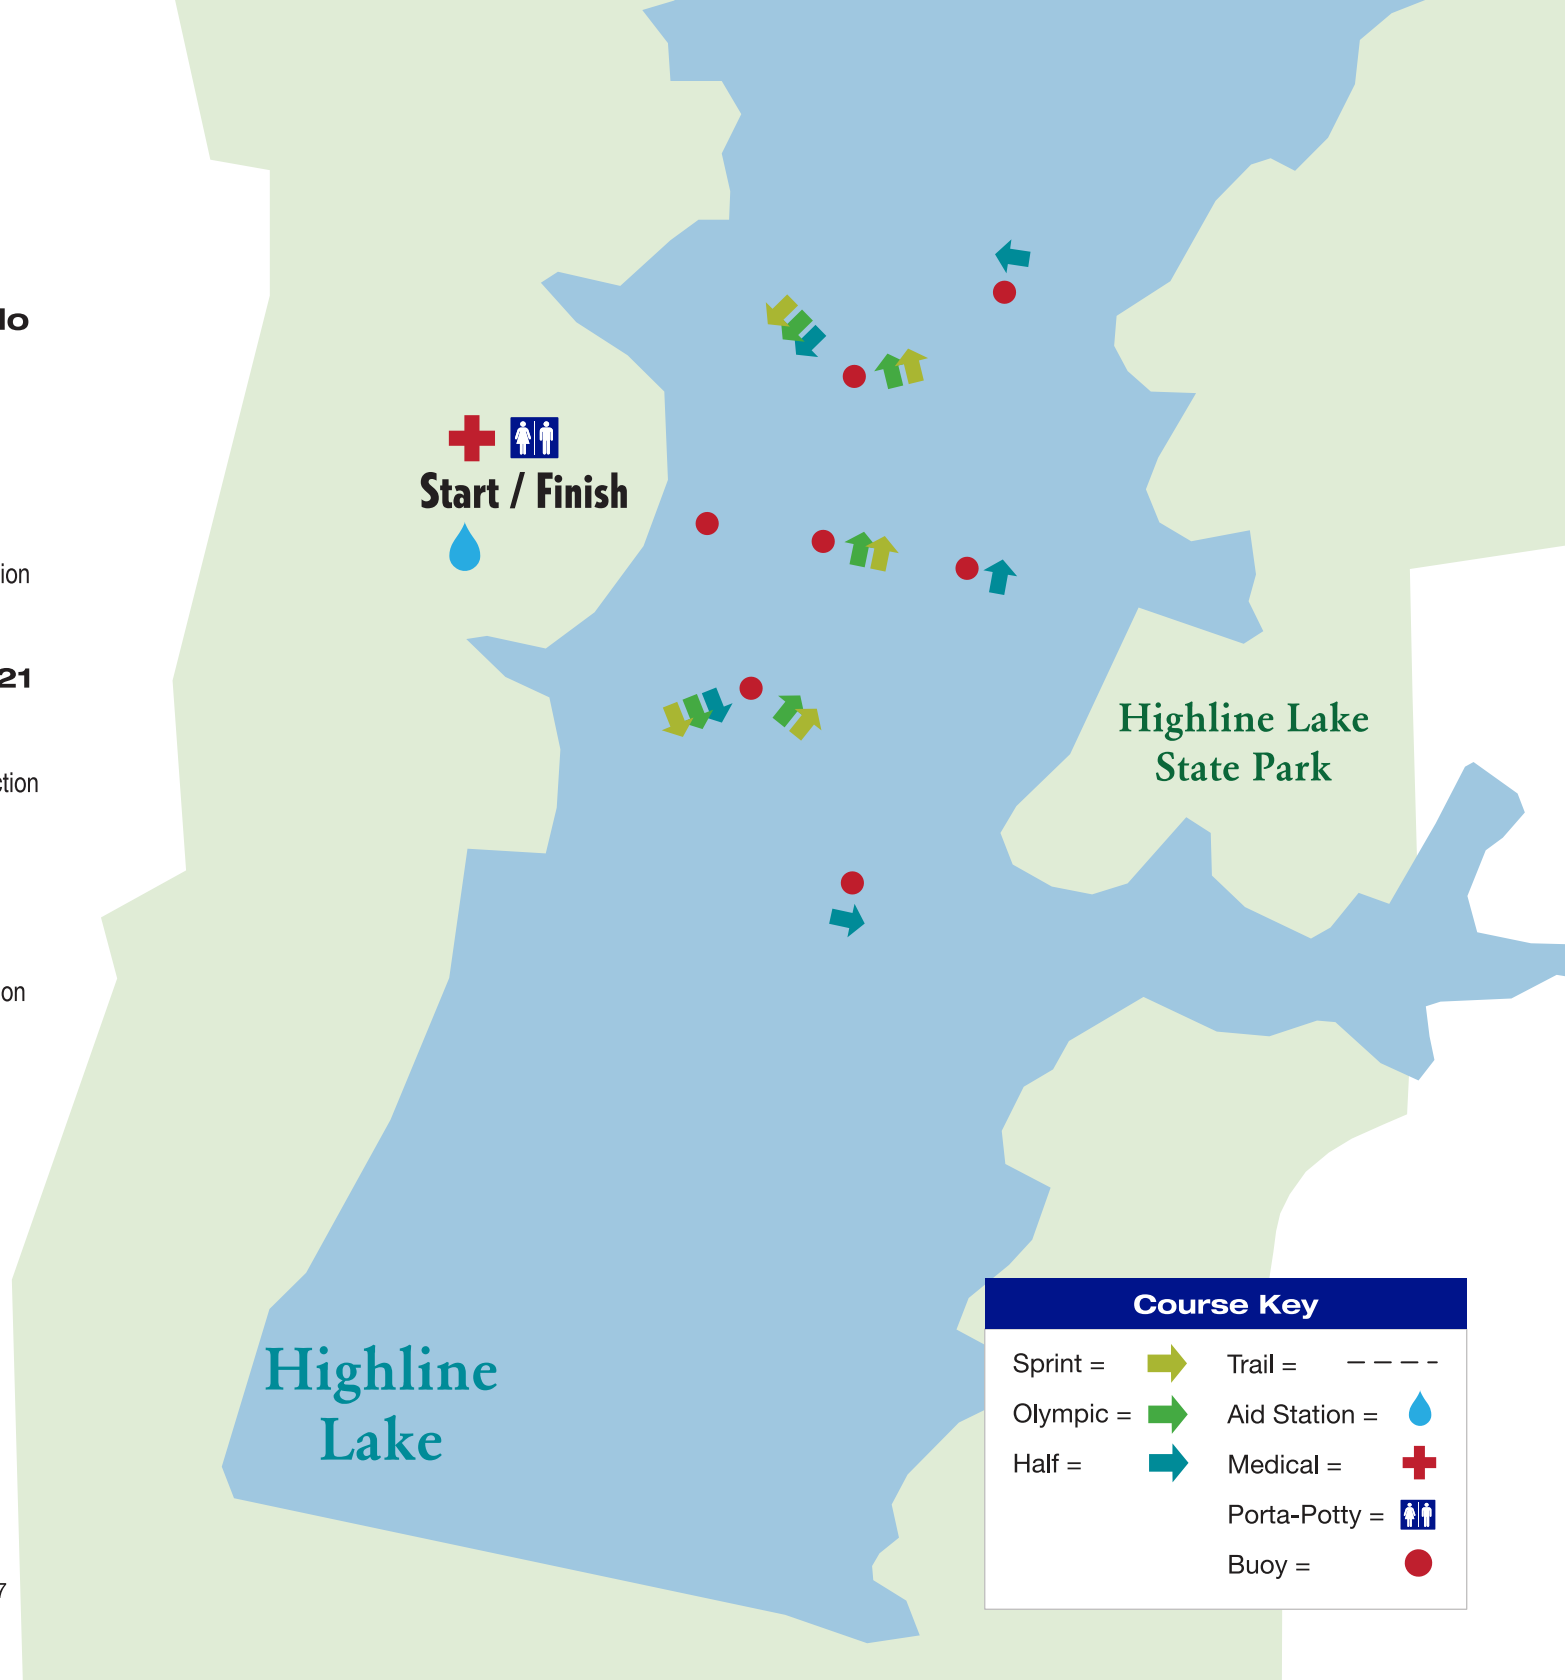

## Grand Junction, Colorado Swim Course

750 meters/1,500 meters/1.2 miles

### **SPRINT: Saturday, June 12, 2021**

- Swim: 750 meters (one loop)
  - 1) - Start at Boat Ramp on West Side of Lake
  - 2) - Swim one loop in counter-clockwise direction
  - 3) - Exit water to T1

### **OLYMPIC: Saturday, June 12, 2021**

- Swim: 1,500 meters (two loops)
  - 1) - Start at Boat Ramp on West Side of Lake
  - 2) - Swim two loops in counter-clockwise direction
  - 3) - Exit water to T1

### **HALF: Saturday, June 12, 2021**

- Swim: 1.2 miles (one loop)
  - 1) - Start at Boat Ramp on West Side of Lake
  - 2) - Swim one loop in counter-clockwise direction
  - 3) - Exit water to T1

Course Key	
Sprint =	Trail = - - - -
Olympic =	Aid Station =
Half =	Medical =
	Porta-Potty =
	Buoy =